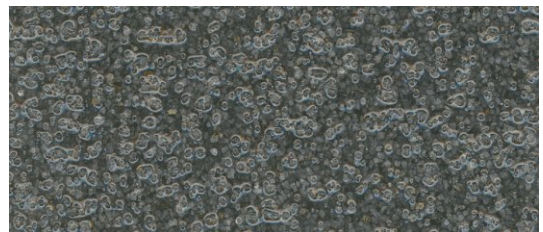

Tera-Gem III DQ with Special Dolo Blend

Bone White

Sand Beige

Light Gray

Gray

Tile Red

Forest Green

Charcoal

Printed color charts approximate actual color. Final color approval should be made from actual sample.
Final color appearance is affected by lighting, surface texture, and method of application.