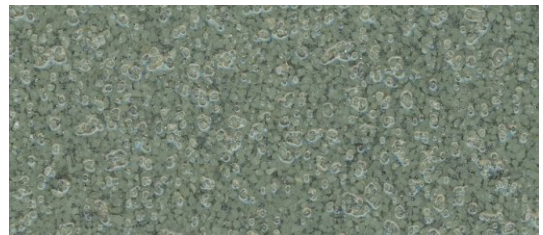

Tera-Gem III DQ with Special Dolo Blend

Bone White

Sand Beige

Light Gray

Gray

Tile Red

Forest Green

Charcoal

Printed color charts approximate actual color. Final color approval should be made from actual sample.
Final color appearance is affected by lighting, surface texture, and method of application.