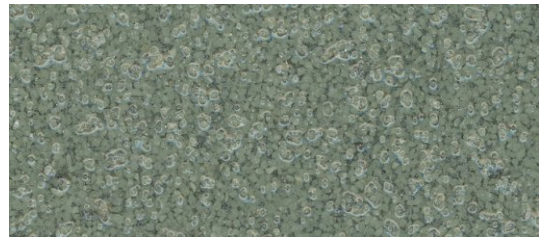

## Tera-Gem III DQ Natural Colorchart

Bone White

Sand Beige

Light Gray

Gray

Tile Red

Forest Green

Charcoal

Printed color charts approximate actual color. Final color approval should be made from actual sample.  
Final color appearance is affected by lighting, surface texture, and method of application.