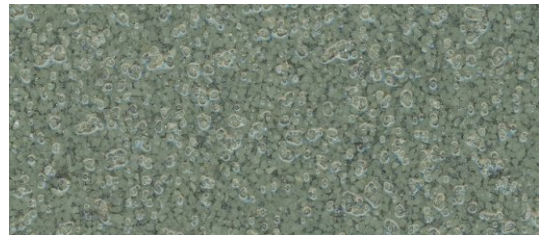

Tera-Gem III DQ Tera-Blend

Bone White

Sand Beige

Light Gray

Gray

Tile Red

Forest Green

Charcoal

Printed color charts approximate actual color. Final color approval should be made from actual sample.
Final color appearance is affected by lighting, surface texture, and method of application