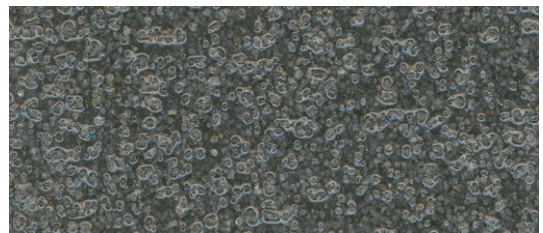

Tera-Gem III DQ Tera-Blend

Bone White

Sand Beige

Light Gray

Gray

Tile Red

Forest Green

Charcoal

Printed color charts approximate actual color. Final color approval should be made from actual sample.
Final color appearance is affected by lighting, surface texture, and method of application