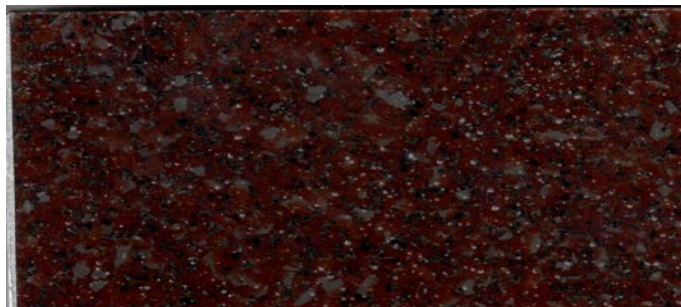

Tera-Gem III DQ Tera-Stone

TS – S1

TS – S2

TS – R1

Printed color charts approximate actual color. Final color approval should be made from actual sample.
Final color appearance is affected by lighting, surface texture, and method of application.